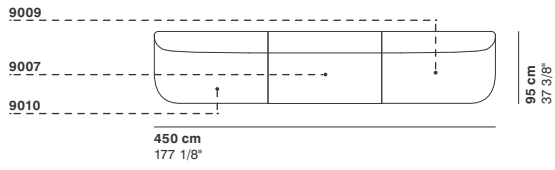

r 155 cm
61"

95 cm
37 3/8"

cod. 9017 / open element curved 200

200 cm
78 3/4"

76 cm
29 7/8"

40 cm
15 3/4"

R 250 cm
98 3/8"

r 155 cm
61"

95 cm
37 3/8"

cod. 9018 / closed element curved 200

200 cm
78 3/4"

76 cm
29 7/8"

40 cm
15 3/4"

R 250 cm
98 3/8"

r 155 cm
61"

95 cm
37 3/8"

cod. 9019 / ottoman diam.70

40 cm
15 3/4"

Ø 70 cm
27 1/2"

cod. 9020 / ottoman diam.100

40 cm
15 3/4"

Ø100 cm
39 3/8"

cod. 9021 / ottoman diam.130

40 cm
15 3/4"

Ø130 cm
51 1/8"

GUEST

cod. GUE01 / composition

cod. GUE02 / composition

cod. GUE03 / composition

cod. GUE04 / composition

cod. GUE05 / composition

cod. GUE06 / composition