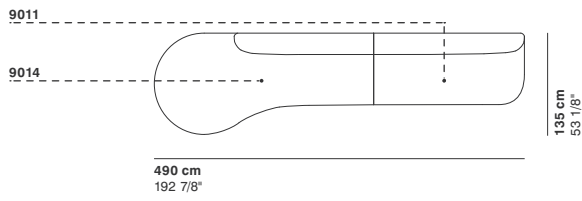

cod. 9012 / **left element 200**

GUEST

cod. 9013 / right element peninsula

290 cm
114 1/8"

76 cm
29 7/8"

95-135 cm
37 3/8"- 53 1/8"

40 cm
15 3/4"

cod. 9014 / left element peninsula

r 155 cm
61"

95 cm
37 3/8"

cod. 9017 / open element curved 200

200 cm
78 3/4"

76 cm
29 7/8"

40 cm
15 3/4"

R 250 cm
98 3/8"

r 155 cm
61"

cod. 9019 / ottoman diam.70

40 cm
15 3/4"

Ø 70 cm
27 1/2"

cod. 9020 / ottoman diam.100

40 cm
15 3/4"

Ø100 cm
39 3/8"

cod. 9021 / ottoman diam.130

40 cm
15 3/4"

Ø130 cm
51 1/8"

GUEST

cod. GUE01 / composition

cod. GUE02 / composition

cod. GUE03 / composition

cod. GUE04 / composition

cod. GUE05 / composition

cod. GUE06 / composition