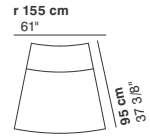

cod. 9012 / **left element 200**

GUEST

cod. 9013 / right element peninsula

290 cm
114 1/8"

76 cm
29 7/8"

95-135 cm
37 3/8"- 53 1/8"

40 cm
15 3/4"

cod. 9014 / left element peninsula

290 cm
114 1/8"

76 cm
29 7/8"

95-135 cm
37 3/8"- 53 1/8"

40 cm
15 3/4"

cod. 9015 / open element curved 100

100 cm
39 3/8"

76 cm
29 7/8"

40 cm
15 3/4"

R 250 cm
98 3/8"

r 155 cm
61"

95 cm
37 3/8"

cod. 9016 / closed element curved 100

100 cm
39 3/8"

76 cm
29 7/8"

40 cm
15 3/4"

R 250 cm
98 3/8"

r 155 cm
61"

95 cm
37 3/8"

cod. 9017 / open element curved 200

200 cm
78 3/4"

76 cm
29 7/8"

40 cm
15 3/4"

R 250 cm
98 3/8"

r 155 cm
61"