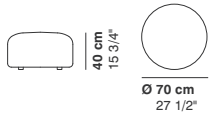

R 250 cm
98 3/8"

r 155 cm
61"

95 cm
37 3/8"

cod. 9016 / closed element curved 100

100 cm
39 3/8"

76 cm
29 7/8"

40 cm
15 3/4"

R 250 cm
98 3/8"

r 155 cm
61"

95 cm
37 3/8"

cod. 9017 / open element curved 200

200 cm
78 3/4"

76 cm
29 7/8"

40 cm
15 3/4"

R 250 cm
98 3/8"

r 155 cm
61"

95 cm
37 3/8"

cod. 9018 / closed element curved 200

200 cm
78 3/4"

76 cm
29 7/8"

40 cm
15 3/4"

R 250 cm
98 3/8"

r 155 cm
61"

95 cm
37 3/8"

cod. 9019 / ottoman diam.70

40 cm
15 3/4"

Ø 70 cm
27 1/2"

cod. 9020 / ottoman diam.100

40 cm
15 3/4"

Ø100 cm
39 3/8"

cod. 9021 / ottoman diam.130

40 cm
15 3/4"