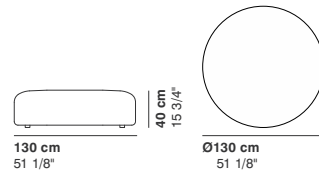

R 250 cm
98 3/8"

r 155 cm
61"

95 cm
37 3/8"

cod. 9016 / closed element curved 100

100 cm
39 3/8"

76 cm
29 7/8"

40 cm
15 3/4"

R 250 cm
98 3/8"

r 155 cm
61"

95 cm
37 3/8"

cod. 9017 / open element curved 200

200 cm
78 3/4"

76 cm
29 7/8"

40 cm
15 3/4"

R 250 cm
98 3/8"

r 155 cm
61"

95 cm
37 3/8"

cod. 9018 / closed element curved 200

200 cm
78 3/4"

76 cm
29 7/8"

40 cm
15 3/4"

R 250 cm
98 3/8"

r 155 cm
61"

95 cm
37 3/8"

cod. 9019 / ottoman diam.70

40 cm
15 3/4"

Ø 70 cm
27 1/2"

cod. 9020 / ottoman diam.100

40 cm
15 3/4"

Ø100 cm
39 3/8"

cod. 9021 / ottoman diam.130

40 cm
15 3/4"