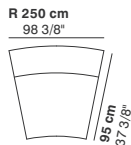

cod. 9012 / **left element 200**

GUEST

cod. 9013 / right element peninsula

290 cm
114 1/8"

76 cm
29 7/8"

95-135 cm
37 3/8"- 53 1/8"

40 cm
15 3/4"

cod. 9014 / left element peninsula

290 cm
114 1/8"

76 cm
29 7/8"

95-135 cm
37 3/8"- 53 1/8"

40 cm
15 3/4"

cod. 9015 / open element curved 100

100 cm
39 3/8"

76 cm
29 7/8"

40 cm
15 3/4"

R 250 cm
98 3/8"

r 155 cm
61"

95 cm
37 3/8"

cod. 9016 / closed element curved 100

100 cm
39 3/8"

76 cm
29 7/8"

40 cm
15 3/4"

R 250 cm
98 3/8"

r 155 cm
61"

95 cm
37 3/8"

cod. 9017 / open element curved 200

200 cm
78 3/4"

76 cm
29 7/8"

40 cm
15 3/4"

R 250 cm
98 3/8"

r 155 cm
61"