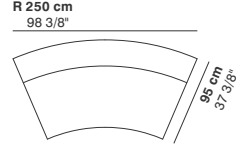

R 250 cm
98 3/8"

r 155 cm
61"

95 cm
37 3/8"

cod. 9016 / closed element curved 100

100 cm
39 3/8"

76 cm
29 7/8"

40 cm
15 3/4"

R 250 cm
98 3/8"

r 155 cm
61"

95 cm
37 3/8"

cod. 9017 / open element curved 200

200 cm
78 3/4"

76 cm
29 7/8"

40 cm
15 3/4"

R 250 cm
98 3/8"

r 155 cm
61"

95 cm
37 3/8"

cod. 9018 / closed element curved 200

200 cm
78 3/4"

76 cm
29 7/8"

40 cm
15 3/4"

R 250 cm
98 3/8"

r 155 cm
61"

95 cm
37 3/8"

cod. 9019 / ottoman diam.70

40 cm
15 3/4"

Ø 70 cm
27 1/2"

cod. 9020 / ottoman diam.100

40 cm
15 3/4"

Ø100 cm
39 3/8"

cod. 9021 / ottoman diam.130

40 cm
15 3/4"