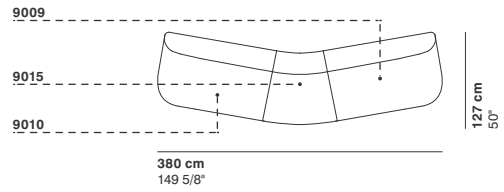

R 250 cm
98 3/8"

r 155 cm
61"

95 cm
37 3/8"

cod. 9016 / closed element curved 100

100 cm
39 3/8"

76 cm
29 7/8"

40 cm
15 3/4"

R 250 cm
98 3/8"

r 155 cm
61"

95 cm
37 3/8"

cod. 9017 / open element curved 200

200 cm
78 3/4"

76 cm
29 7/8"

40 cm
15 3/4"

R 250 cm
98 3/8"

r 155 cm
61"

cod. 9019 / ottoman diam.70

40 cm
15 3/4"

Ø 70 cm
27 1/2"

cod. 9020 / ottoman diam.100

40 cm
15 3/4"

Ø100 cm
39 3/8"

cod. 9021 / ottoman diam.130

40 cm
15 3/4"

Ø130 cm
51 1/8"

GUEST

cod. GUE01 / composition

cod. GUE02 / composition

cod. GUE03 / composition

cod. GUE04 / composition

cod. GUE05 / composition

cod. GUE06 / composition