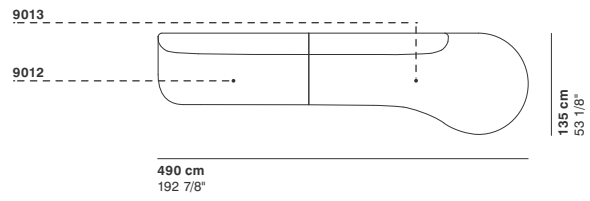

cod. 9012 / **left element 200**

GUEST

cod. 9013 / right element peninsula

290 cm
114 1/8"

76 cm
29 7/8"

95-135 cm
37 3/8"- 53 1/8"

40 cm
15 3/4"

cod. 9014 / left element peninsula

r 155 cm
61"

95 cm
37 3/8"

cod. 9017 / open element curved 200

200 cm
78 3/4"

76 cm
29 7/8"

40 cm
15 3/4"

R 250 cm
98 3/8"

r 155 cm
61"

cod. 9019 / ottoman diam.70

40 cm
15 3/4"

Ø 70 cm
27 1/2"

cod. 9020 / ottoman diam.100

40 cm
15 3/4"

Ø100 cm
39 3/8"

cod. 9021 / ottoman diam.130

40 cm
15 3/4"

Ø130 cm
51 1/8"

GUEST

cod. GUE01 / composition

cod. GUE02 / composition

cod. GUE03 / composition

cod. GUE04 / composition

cod. GUE05 / composition

cod. GUE06 / composition