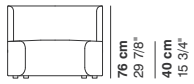

cod. 9012 / **left element 200**

GUEST

cod. 9013 / right element peninsula

290 cm
114 1/8"

76 cm
29 7/8"

95-135 cm
37 3/8"- 53 1/8"

40 cm
15 3/4"

cod. 9014 / left element peninsula

290 cm
114 1/8"

76 cm
29 7/8"

95-135 cm
37 3/8"- 53 1/8"

40 cm
15 3/4"

cod. 9015 / open element curved 100

100 cm
39 3/8"

76 cm
29 7/8"

40 cm
15 3/4"

R 250 cm
98 3/8"

r 155 cm
61"

95 cm
37 3/8"

cod. 9016 / closed element curved 100

100 cm
39 3/8"

76 cm
29 7/8"

40 cm
15 3/4"

R 250 cm
98 3/8"