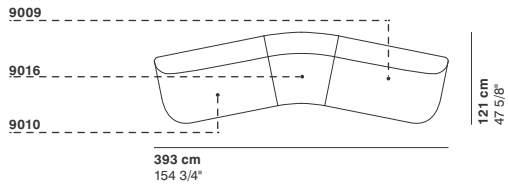

R 250 cm
98 3/8"

r 155 cm
61"

95 cm
37 3/8"

cod. 9016 / closed element curved 100

100 cm
39 3/8"

76 cm
29 7/8"

40 cm
15 3/4"

R 250 cm
98 3/8"

r 155 cm
61"

95 cm
37 3/8"

cod. 9017 / open element curved 200

200 cm
78 3/4"

76 cm
29 7/8"

40 cm
15 3/4"

R 250 cm
98 3/8"

r 155 cm
61"

cod. 9019 / ottoman diam.70

40 cm
15 3/4"

Ø 70 cm
27 1/2"

cod. 9020 / ottoman diam.100

40 cm
15 3/4"

Ø100 cm
39 3/8"

cod. 9021 / ottoman diam.130

40 cm
15 3/4"

Ø130 cm
51 1/8"

GUEST

cod. GUE01 / composition

cod. GUE02 / composition

cod. GUE03 / composition

cod. GUE04 / composition

cod. GUE05 / composition

cod. GUE06 / composition