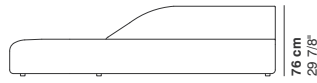

cod. 9012 / **left element 200**

GUEST

cod. 9013 / right element peninsula

290 cm
114 1/8"

76 cm
29 7/8"

95-135 cm
37 3/8"- 53 1/8"

40 cm
15 3/4"

cod. 9014 / left element peninsula

290 cm
114 1/8"

76 cm
29 7/8"

95-135 cm
37 3/8"- 53 1/8"

40 cm
15 3/4"

cod. 9015 / open element curved 100

100 cm
39 3/8"

76 cm
29 7/8"

40 cm
15 3/4"