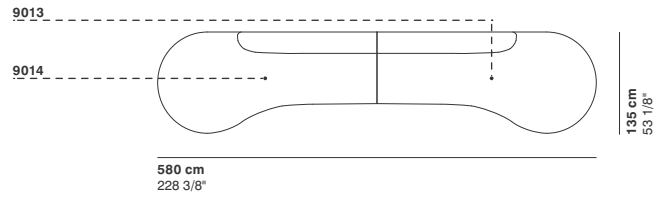

r 155 cm
61"

95 cm
37 3/8"

cod. 9017 / open element curved 200

200 cm
78 3/4"

76 cm
29 7/8"

40 cm
15 3/4"

R 250 cm
98 3/8"

r 155 cm
61"

95 cm
37 3/8"

cod. 9018 / closed element curved 200

200 cm
78 3/4"

76 cm
29 7/8"

40 cm
15 3/4"

R 250 cm
98 3/8"

r 155 cm
61"

95 cm
37 3/8"

cod. 9019 / ottoman diam.70

40 cm
15 3/4"

Ø 70 cm
27 1/2"

cod. 9020 / ottoman diam.100

40 cm
15 3/4"

Ø100 cm
39 3/8"

cod. 9021 / ottoman diam.130

40 cm
15 3/4"

Ø130 cm
51 1/8"

GUEST

cod. GUE01 / composition

cod. GUE02 / composition

cod. GUE03 / composition

cod. GUE04 / composition

cod. GUE05 / composition

cod. GUE06 / composition