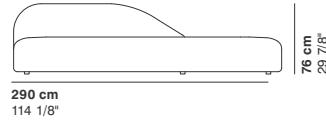

GUEST

cod. 9000 / **armchair**

cod. 9001 / **2 seater**

cod. 9002 / **2 seater major**

cod. 9003 / **3 seater**

cod. 9004 / **right peninsula**

cod. 9005 / **left peninsula**

cod. 9025 / **small right peninsula**

cod. 9012 / **left element 200**

GUEST

cod. 9013 / right element peninsula

290 cm
114 1/8"

76 cm
29 7/8"

95-135 cm
37 3/8"- 53 1/8"

40 cm
15 3/4"

cod. 9014 / left element peninsula

290 cm
114 1/8"

76 cm
29 7/8"

95-135 cm
37 3/8"- 53 1/8"

40 cm
15 3/4"

cod. 9015 / open element curved 100

100 cm
39 3/8"

76 cm
29 7/8"

40 cm
15 3/4"

r 155 cm
61"

95 cm
37 3/8"

cod. 9017 / open element curved 200

200 cm
78 3/4"

76 cm
29 7/8"

40 cm
15 3/4"

R 250 cm
98 3/8"

r 155 cm
61"