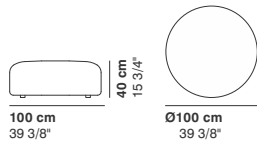

R 250 cm
98 3/8"

r 155 cm
61"

95 cm
37 3/8"

cod. 9016 / closed element curved 100

100 cm
39 3/8"

76 cm
29 7/8"

40 cm
15 3/4"

R 250 cm
98 3/8"

r 155 cm
61"

95 cm
37 3/8"

cod. 9017 / open element curved 200

200 cm
78 3/4"

76 cm
29 7/8"

40 cm
15 3/4"

R 250 cm
98 3/8"

r 155 cm
61"

95 cm
37 3/8"

cod. 9018 / closed element curved 200

200 cm
78 3/4"

76 cm
29 7/8"

40 cm
15 3/4"

R 250 cm
98 3/8"

r 155 cm
61"

95 cm
37 3/8"

cod. 9019 / ottoman diam.70

40 cm
15 3/4"

Ø 70 cm
27 1/2"

cod. 9020 / ottoman diam.100

40 cm
15 3/4"

Ø100 cm
39 3/8"

cod. 9021 / ottoman diam.130

40 cm
15 3/4"