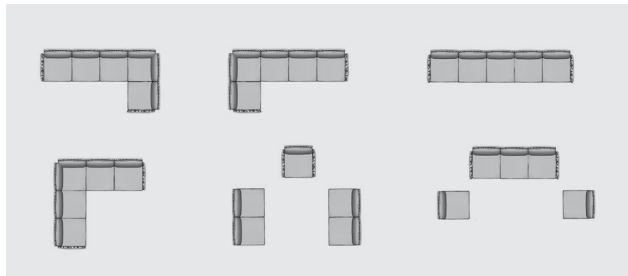

### Ref. 370

-  61 peso prodotto in kg  
weight of product in kg
-  1 imballo cartonato - pz e volume in m<sup>3</sup>  
1,345 m<sup>3</sup> carton packing - pcs and volume in cbm
-  1 pz pz su pallet  
pcs on pallet
-  prodotto da montare  
assembly required
-  prodotto certificato Catas  
product certified by Catas