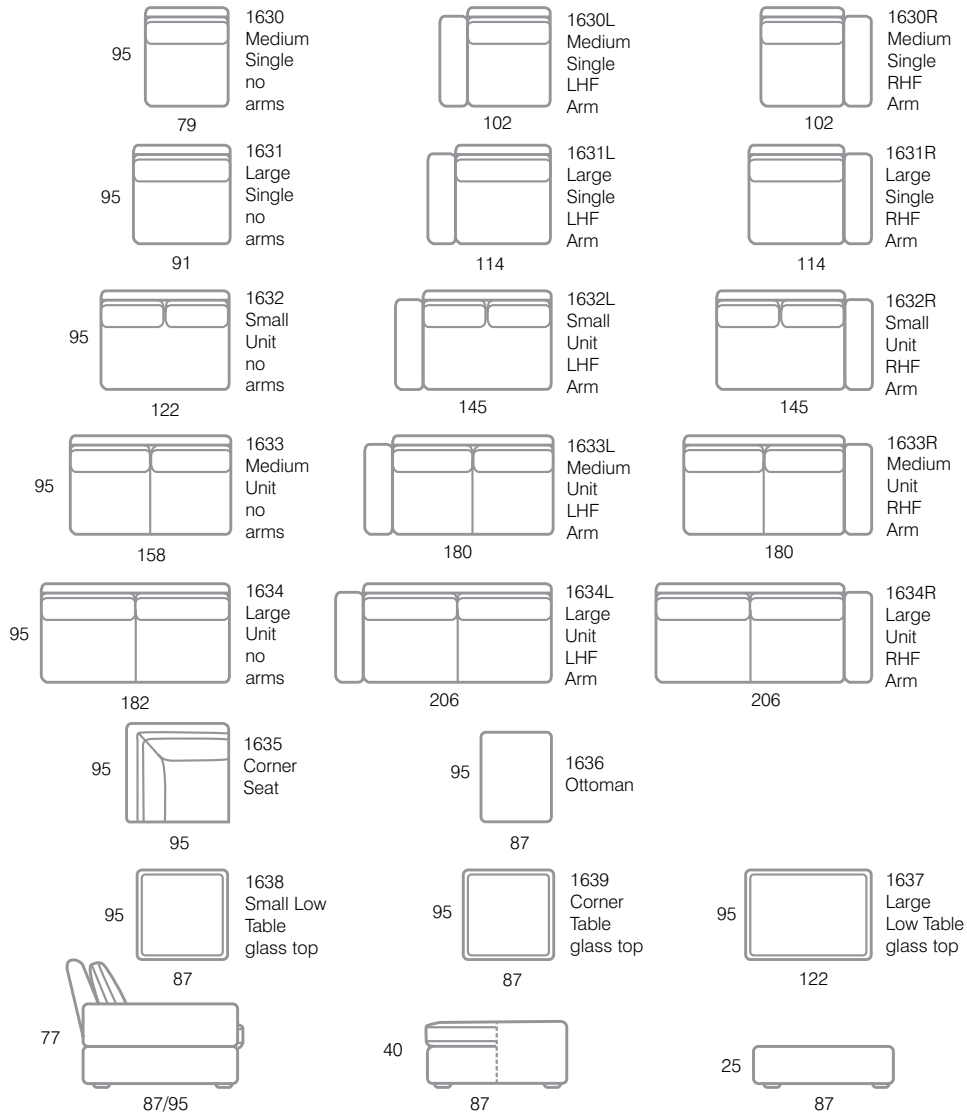

ASTOR UNIT SYSTEM

Astor Unit System 1632 and 1633 available with single seat and back cushions.
Specify suffix **S**