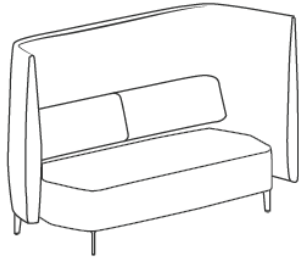

(P) Twin USB + 15amp AC power

*W. 83 cm x D. 74 cm x H. 43 cm seat x  
H. 76 cm overall*

**AirWave - item ref.02**

Lounge chair with wooden structure  
and plinth base

*W. 83 cm x D. 74 cm x H. 43 cm seat x  
H. 76 cm overall*

2 long side waves

*W. 200 cm x D. 83 cm x H. 43 cm seat x  
H. 75 cm overall*

**AirWave - item ref.25**

Low wave lounge sofa with legs

2 short side waves

*W. 185 cm x D. 83 cm x H. 43 cm seat x  
H. 75 cm overall*

**AirWave - item ref.28**

High wave lounge sofa with legs

2 short side waves

*W. 186 cm x D. 83 cm x H. 43 cm seat x  
H. 120 cm overall*

**AirWave - item ref.29**

High wave lounge sofa with legs

1 long side wave  
1 short side wave

*W. 192 cm x D. 83 cm x H. 43 cm seat x  
H. 120 cm overall*

**AirWave - item ref.30**

High wave lounge sofa with legs

2 long side waves

*W. 200 cm x D. 83 cm x H. 43 cm seat x  
H. 120 cm overall*