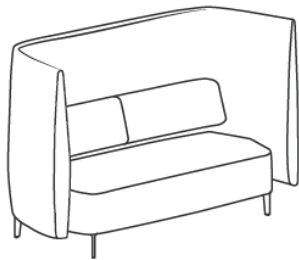

2 long side waves

*W. 200 cm x D. 83 cm x H. 43 cm seat x  
H. 75 cm overall*

**AirWave - item ref.25**

Low wave lounge sofa with legs

2 short side waves

*W. 185 cm x D. 83 cm x H. 43 cm seat x  
H. 75 cm overall*

**AirWave - item ref.28**

High wave lounge sofa with legs

2 short side waves

*W. 186 cm x D. 83 cm x H. 43 cm seat x  
H. 120 cm overall*

**AirWave - item ref.29**

High wave lounge sofa with legs

1 long side wave  
1 short side wave

*W. 192 cm x D. 83 cm x H. 43 cm seat x  
H. 120 cm overall*

**AirWave - item ref.30**

High wave lounge sofa with legs

2 long side waves

*W. 200 cm x D. 83 cm x H. 43 cm seat x  
H. 120 cm overall*