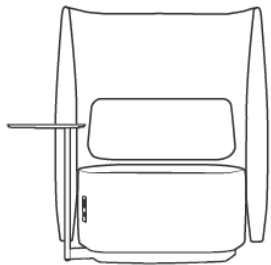

(P) Twin USB + 15amp AC power

*W. 83 cm x D. 74 cm x H. 43 cm seat x  
H. 76 cm overall*

**AirWave - item ref.02**

Lounge chair with wooden structure  
and plinth base

*W. 83 cm x D. 74 cm x H. 43 cm seat x  
H. 76 cm overall*

*W. 120 cm x D. 83 cm x H. 43 cm seat x  
H. 88 cm overall*

**AirWave - item ref.06**

High wave lounge armchair with wooden structure and plinth base

2 short side waves

W. 106 cm x D. 83 cm x H. 43 cm seat x  
H. 120 cm overall

**AirWave - item ref.08**

High wave lounge armchair with wooden structure and plinth base

2 long side waves

W. 120 cm x D. 83 cm x H. 43 cm seat x  
H. 120 cm overall

**AirWave - item ref.06/P/T - with PS and side table**

High wave lounge armchair with wooden structure and plinth base

(P) Power socket & Twin USB  
(T) Swivel side table

2 short side waves

W. 106 cm x D. 83 cm x H. 43 cm seat x  
H. 120 cm overall

**AirWave - item ref.09**