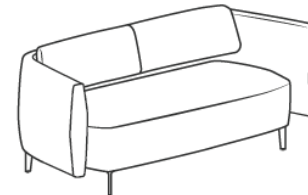

**AirWave - item ref.23**

High wave lounge armchair  
with legs

2 long side waves

*W. 120 cm x D. 83 cm x H. 43 cm seat x  
H. 120 cm overall*

**AirWave - item ref.26**

Low wave lounge sofa with legs

1 long side wave  
1 short side wave

*W. 192 cm x D. 83 cm x H. 43 cm seat x  
H. 75 cm overall*

**AirWave - item ref.24**

Soft bench seat with legs

*W. 161 cm x D. 70 cm x H. 43 cm seat*

**AirWave - item ref.27**

Low wave lounge sofa with legs

2 long side waves

*W. 200 cm x D. 83 cm x H. 43 cm seat x  
H. 75 cm overall*

**AirWave - item ref.25**

Low wave lounge sofa with legs

2 short side waves

*W. 185 cm x D. 83 cm x H. 43 cm seat x  
H. 75 cm overall*