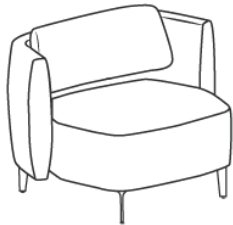

**AirWave - item ref.13**

High wave lounge sofa with wooden structure and plinth base

2 short side waves

W. 186 cm x D. 83 cm x H. 43 cm seat x  
H. 120 cm overall

**AirWave - item ref.16**

Soft ottoman with legs

W. 83 cm x D. 70 cm x H. 43 cm

**AirWave - item ref.17**

Lounge chair with legs

*W. 83 cm x D. 74 cm x H. 43 cm seat x  
H. 77 cm overall*

**AirWave - item ref.20**

Low wave lounge armchair  
with legs

2 long side waves

*W. 120 cm x D. 83 cm x H. 43 cm seat x  
H. 75 cm overall*

**AirWave - item ref.18**

Low wave lounge armchair  
with legs

2 short side waves

*W. 106 cm x D. 83 cm x H. 43 cm seat x  
H. 77 cm overall*

**AirWave - item ref.21**