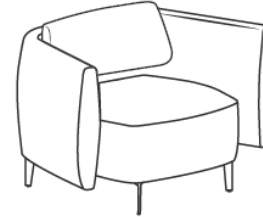

**AirWave - item ref.13**

High wave lounge sofa with wooden structure and plinth base

2 short side waves

W. 186 cm x D. 83 cm x H. 43 cm seat x  
H. 120 cm overall

**AirWave - item ref.16**

Soft ottoman with legs

W. 83 cm x D. 70 cm x H. 43 cm

**AirWave - item ref.17**

Lounge chair with legs

*W. 83 cm x D. 74 cm x H. 43 cm seat x  
H. 77 cm overall*

**AirWave - item ref.20**

Low wave lounge armchair  
with legs

2 long side waves

*W. 120 cm x D. 83 cm x H. 43 cm seat x  
H. 75 cm overall*

**AirWave - item ref.18**

Low wave lounge armchair  
with legs

2 short side waves

*W. 106 cm x D. 83 cm x H. 43 cm seat x  
H. 77 cm overall*

**AirWave - item ref.21**