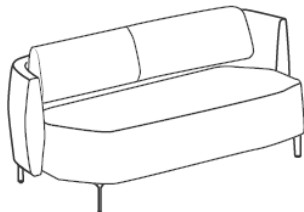

**AirWave - item ref.23**

High wave lounge armchair  
with legs

2 long side waves

*W. 120 cm x D. 83 cm x H. 43 cm seat x  
H. 120 cm overall*

**AirWave - item ref.26**

Low wave lounge sofa with legs

1 long side wave  
1 short side wave

*W. 192 cm x D. 83 cm x H. 43 cm seat x  
H. 75 cm overall*

**AirWave - item ref.24**

Soft bench seat with legs

*W. 161 cm x D. 70 cm x H. 43 cm seat*

**AirWave - item ref.27**

Low wave lounge sofa with legs

2 long side waves

*W. 200 cm x D. 83 cm x H. 43 cm seat x  
H. 75 cm overall*

**AirWave - item ref.25**

Low wave lounge sofa with legs

2 short side waves

*W. 185 cm x D. 83 cm x H. 43 cm seat x  
H. 75 cm overall*