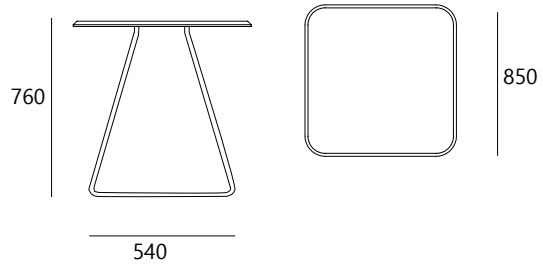

LEVANTE Dining Table