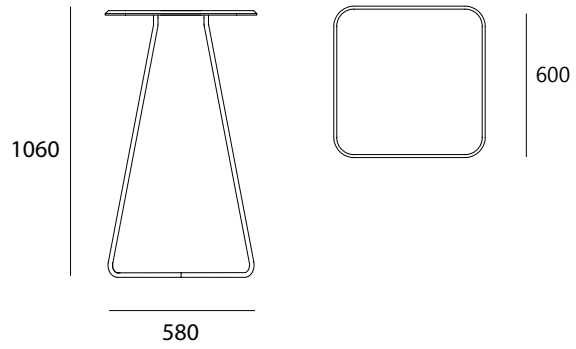

LEVANTE Bar Table