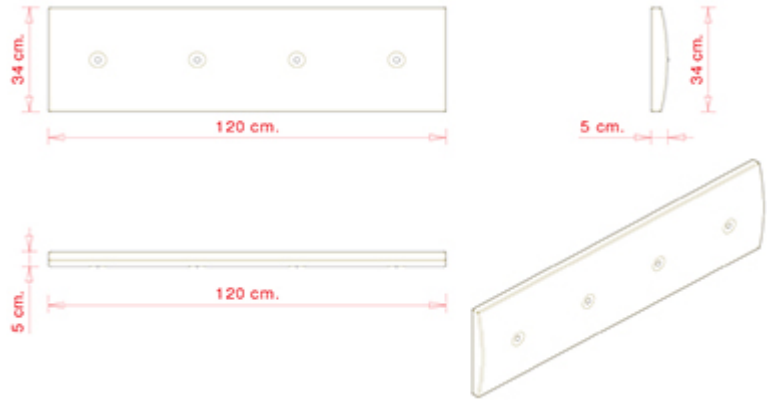

Abaco+ 818

ABACO+ COLLECTION:

Abaco+ 812, Abaco+ 813, Abaco+ 814, Abaco+ 815, Abaco+ 816,
Abaco+ 817, Abaco+ 818, Abaco+ 819,

Upholstered seat and back. Steel frame. Fabric wall covering.

WEIGHT

4 kg

PACK

0,13 m³

PIECES PER BOX

4