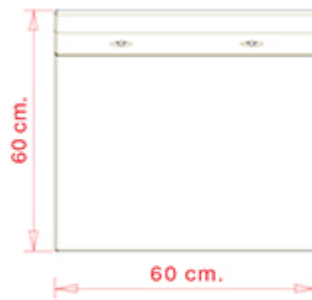

Abaco+ 812

ABACO+ COLLECTION:

Abaco+ 812, Abaco+ 813, Abaco+ 814, Abaco+ 815, Abaco+ 816,
Abaco+ 817, Abaco+ 818, Abaco+ 819,

Upholstered seat and back. Steel frame. Fabric wall covering.

WEIGHT

19 kg

PACK

0,32 m³