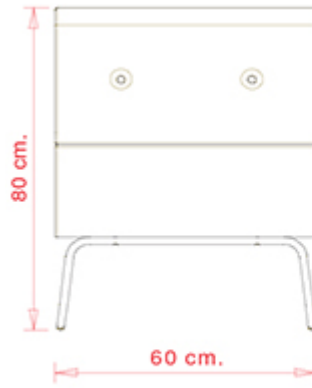

Abaco+ 812

ABACO+ COLLECTION:

Abaco+ 812, Abaco+ 813, Abaco+ 814, Abaco+ 815, Abaco+ 816,
Abaco+ 817, Abaco+ 818, Abaco+ 819,

Upholstered seat and back. Steel frame. Fabric wall covering.

WEIGHT

19 kg

PACK

0,32 m³