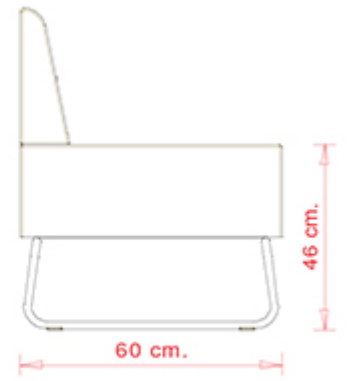

Abaco+ 812

ABACO+ COLLECTION:

Abaco+ 812, Abaco+ 813, Abaco+ 814, Abaco+ 815, Abaco+ 816,
Abaco+ 817, Abaco+ 818, Abaco+ 819,

Upholstered seat and back. Steel frame. Fabric wall covering.

WEIGHT

19 kg

PACK

0,32 m³