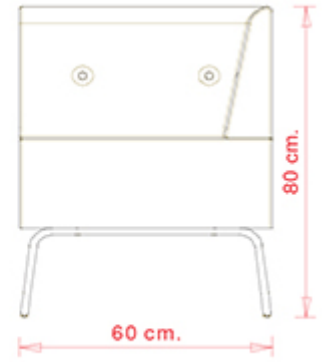

CR Chrome

Abaco+ 814

ABACO+ COLLECTION:

Abaco+ 812, Abaco+ 813, Abaco+ 814, Abaco+ 815, Abaco+ 816,
Abaco+ 817, Abaco+ 818, Abaco+ 819,

Upholstered seat and back. Steel frame. Fabric wall covering.

WEIGHT

23 kg

PACK

0,32 m³

PIECES PER BOX

1