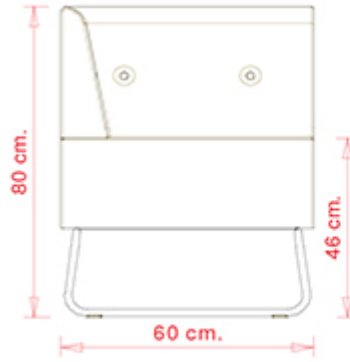

Upholstered seat and back. Steel frame. Fabric wall covering.

WEIGHT

23 kg

PACK

0,32 m³

PIECES PER BOX

1

FRAMES