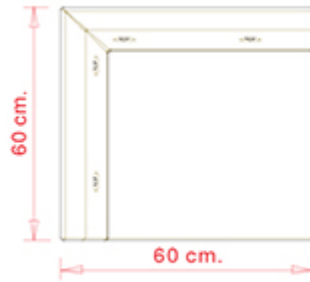

Upholstered seat and back. Steel frame. Fabric wall covering.

WEIGHT

23 kg

PACK

0,32 m³

PIECES PER BOX

1

FRAMES