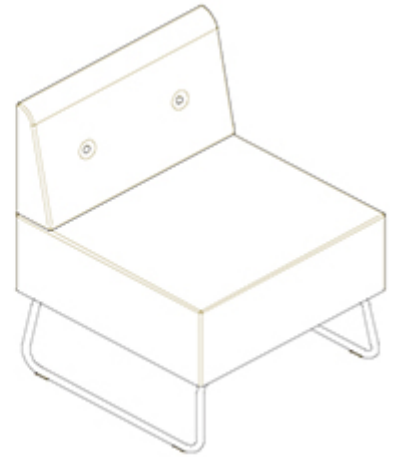

Abaco+ 812

ABACO+ COLLECTION:

Abaco+ 812, Abaco+ 813, Abaco+ 814, Abaco+ 815, Abaco+ 816,
Abaco+ 817, Abaco+ 818, Abaco+ 819,

Upholstered seat and back. Steel frame. Fabric wall covering.

WEIGHT

19 kg

PACK

0,32 m³