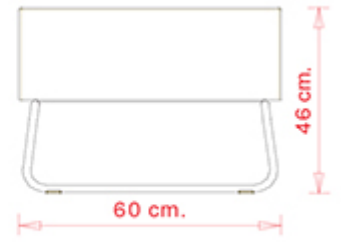

Upholstered seat and back. Steel frame. Fabric wall covering.

WEIGHT

14 kg

PACK

0,21 m³

PIECES PER BOX

1

FRAMES