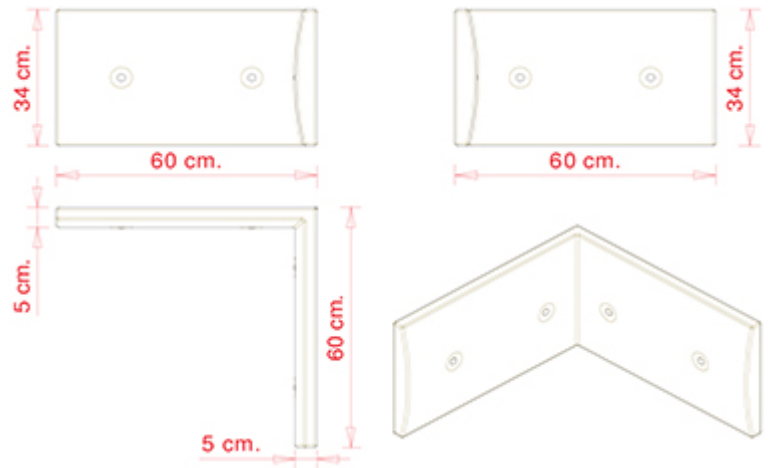

Abaco+ 819

ABACO+ COLLECTION:

Abaco+ 812, Abaco+ 813, Abaco+ 814, Abaco+ 815, Abaco+ 816,
Abaco+ 817, Abaco+ 818, Abaco+ 819,

Upholstered seat and back. Steel frame. Fabric wall covering.

WEIGHT

4 kg

PACK

0,07 m³

PIECES PER BOX

2