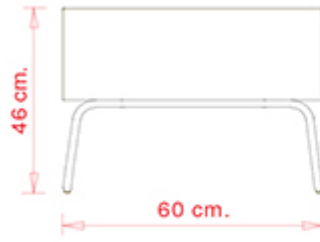

Upholstered seat and back. Steel frame. Fabric wall covering.

WEIGHT

14 kg

PACK

0,21 m³

PIECES PER BOX

1

FRAMES