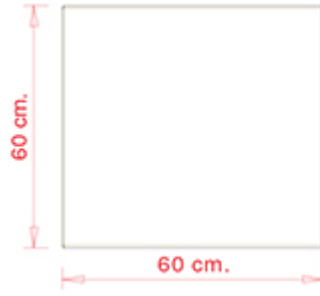

Abaco+ 815

ABACO+ COLLECTION:

Abaco+ 812, Abaco+ 813, Abaco+ 814, Abaco+ 815, Abaco+ 816,
Abaco+ 817, Abaco+ 818, Abaco+ 819,

Upholstered seat and back. Steel frame. Fabric wall covering.

WEIGHT

14 kg

PACK

0,21 m³

PIECES PER BOX

1