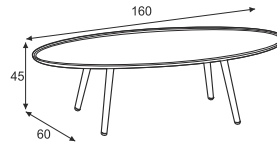

## AVAILABLE DIMENSIONS

**LOVE**  
COFFEE TABLE Ø40

**LOVE**  
COFFEE TABLE Ø80

**LOVE**  
COFFEE TABLE 160x60

---