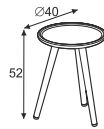

## AVAILABLE DIMENSIONS

**LOVE**  
COFFEE TABLE Ø40

**LOVE**  
COFFEE TABLE Ø80

**LOVE**  
COFFEE TABLE 160x60

---