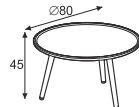

## TECHNIQUE

NATURAL SOLID WOOD

---

## AVAILABLE DIMENSIONS

**LOVE**  
COFFEE TABLE Ø40

**LOVE**  
COFFEE TABLE Ø80

**LOVE**  
COFFEE TABLE 160x60

---